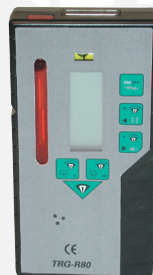

ACCESSORIES

Universal Wall Mount
Rechargeable Battery Pack
Tripods
Rods
Clamps
Targets
Charger

R80

© 2002 SOKKIA. Sokkia is a registered trademark of Sokkia Co. Ltd.

SOKKIA CORPORATION • 16900 W. 118th Terrace • Olathe, KS. 66061 • Phone + 1-913-492-4900 • Fax + 1-913-492-0188 • E-mail: sales@sokkia.com • Web: www.sokkia.com

SOKKIA CORPORATION (Canada) • 1050 Stacy Court • Mississauga, Ontario, Canada L4W 2X8 • Phone + 1-905-238-5810 • Fax + 1-905-238-9383

SOKKIA LATIN AMERICA CORPORATION • 1200 N.W. 78th Ave. • Suite 109 • Miami, FL. 33126 U.S.A. • Phone + 1-305-599-4701 • Fax + 1-305-599-4703